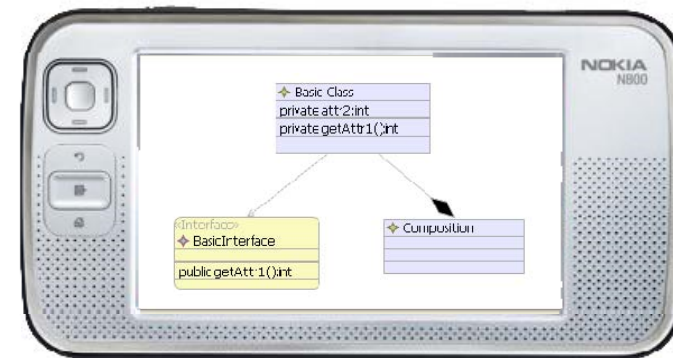

Dawn

a web-based collaborative extension for GMF editors

Martin Flügge

Agenda

- Introduction
- Demonstration
- Outlook
- Questions and Discussion

The idea

Features

- Collaborative, web-based extension for GMF-based editors
- Flexible communication adapter architecture
- Firewall independent
- Conflict handling, detection and avoidance mechanisms
- Access control (authentication/authorisation)
- System Management
- Network independency / Offline Mode
- Web-Viewer component