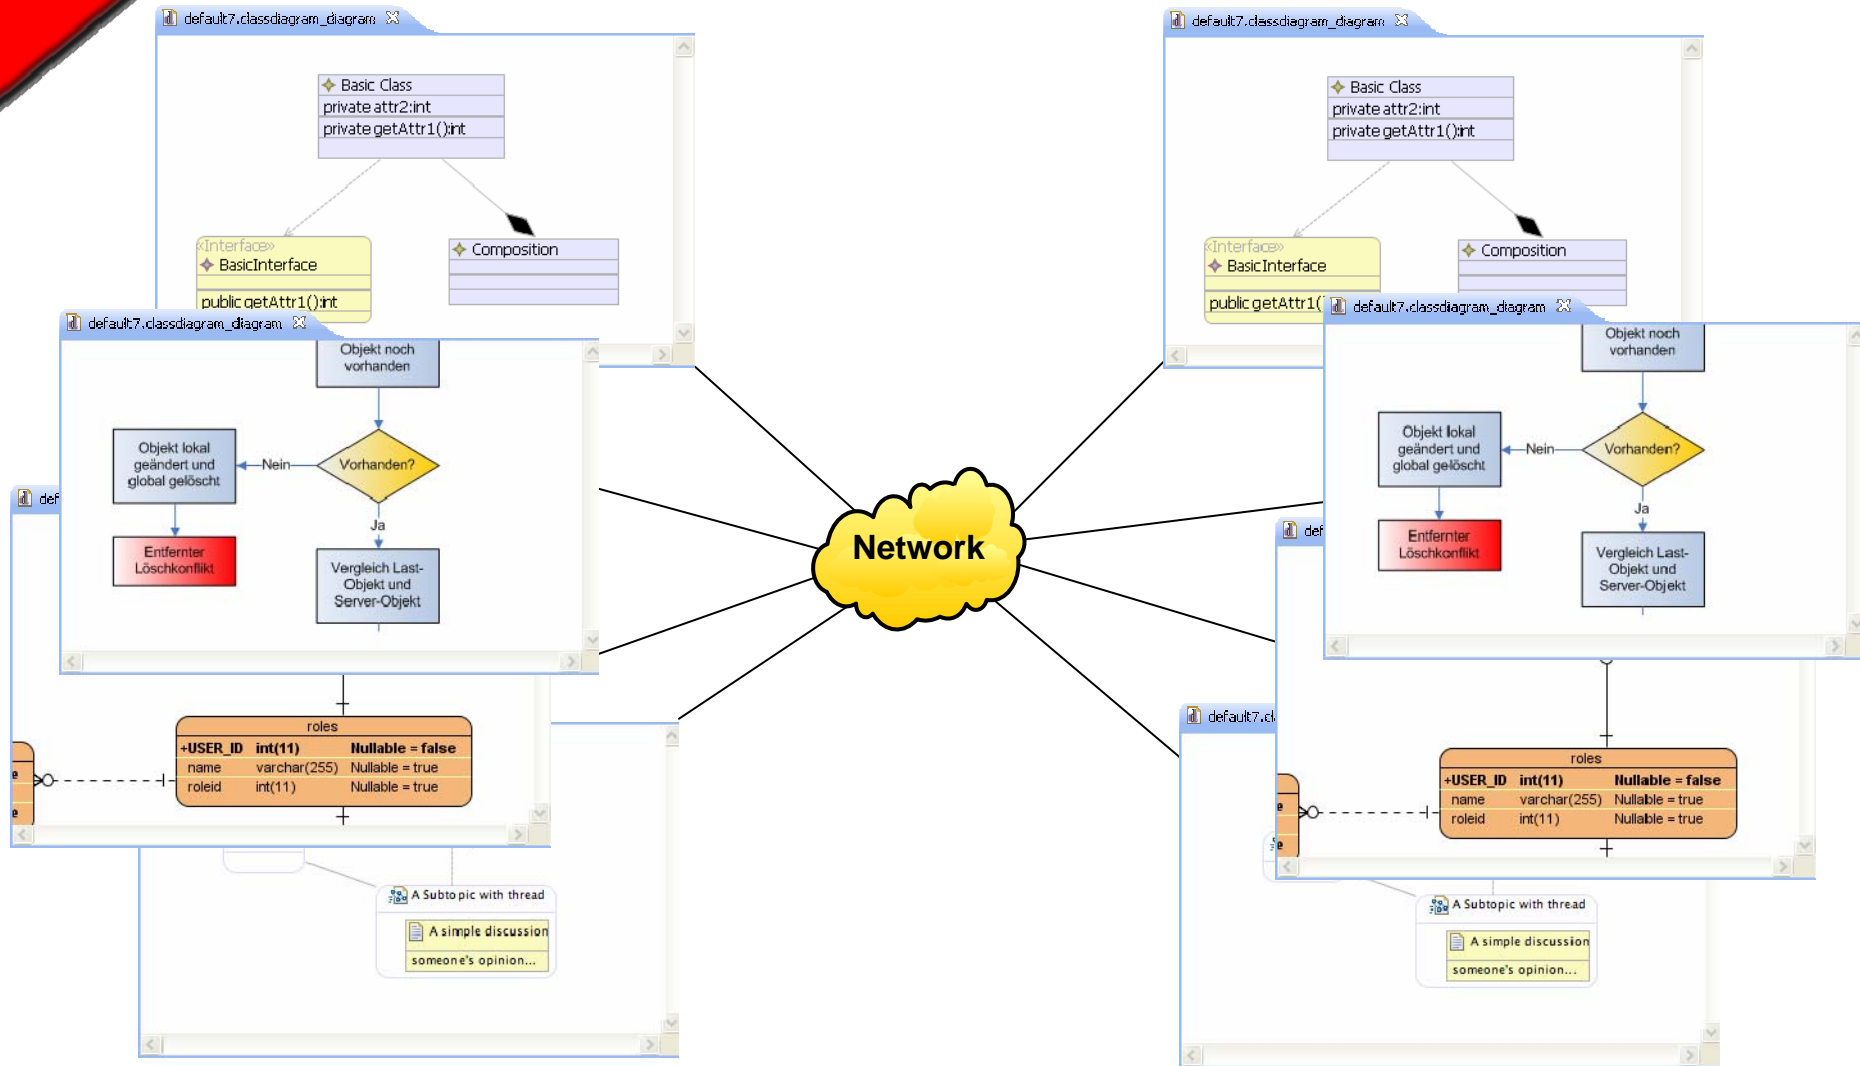

Dawn

a web-based collaborative extension for GMF editors

Martin Flügge

Agenda

- Introduction
- Demonstration
- Outlook
- Questions and Discussion

The idea

Features

- Collaborative, web-based extension for GMF-based editors
- Flexible communication adapter architecture
- Firewall independent
- Conflict handling, detection and avoidance mechanisms
- Access control (authentication/authorisation)
- System Management
- Network independency / Offline Mode
- Web-Viewer component

Future

- Near future
 - Dawn meets CDO
 - Collaborative, CDO-based GMF editors
- remote future
 - Automatic collaborative UI

Thank you for your attention.
For more information check out
www.mftech.org/dawn