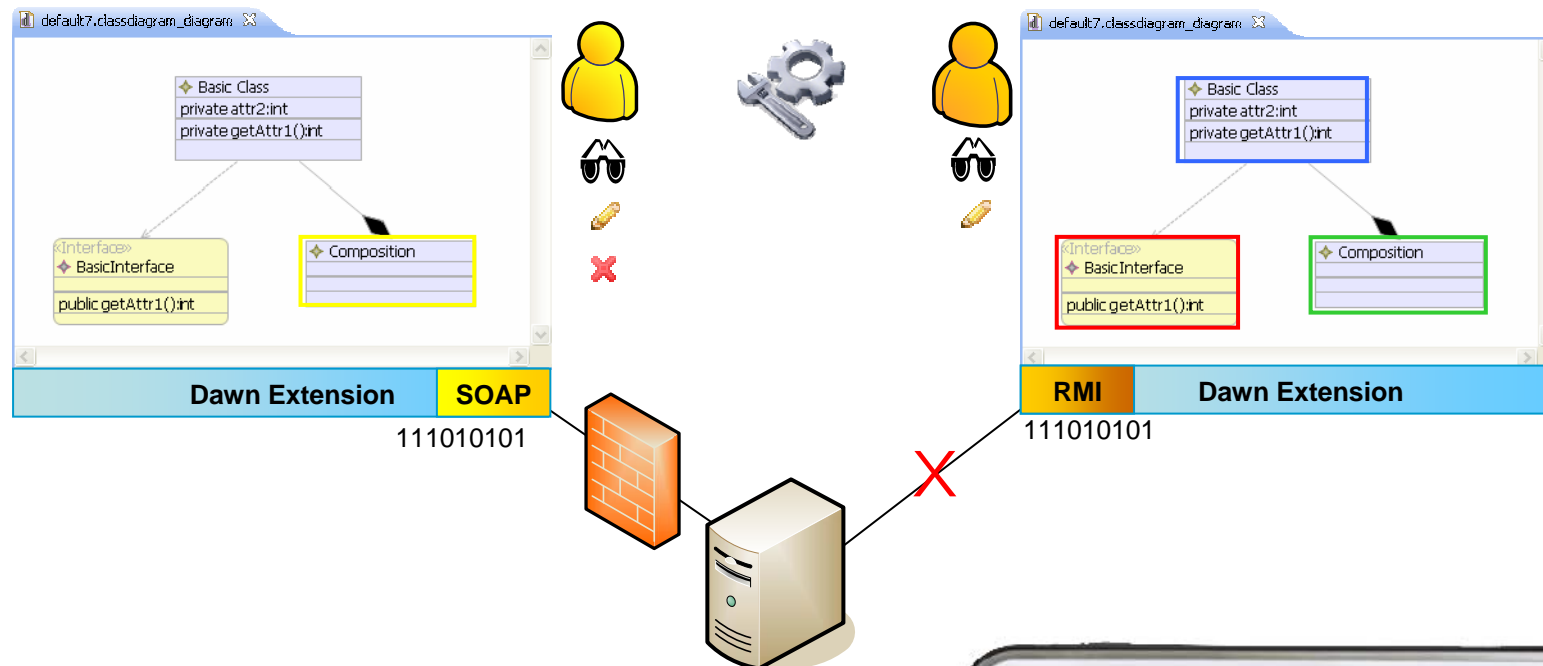

Dawn

a web-based collaborative extension for GMF editors

Martin Flügge

Agenda

- Introduction
- Demonstration
- Outlook
- Questions and Discussion

The idea

Features

- Collaborative, web-based extension for GMF-based editors
- Flexible communication adapter architecture
- Firewall independent
- Conflict handling, detection and avoidance mechanisms
- Access control (authentication/authorisation)
- System Management
- Network independency / Offline Mode
- Web-Viewer component

Future

- Near future
 - Dawn meets CDO
 - Collaborative, CDO-based GMF editors
- remote future
 - Automatic collaborative UI

Thank you for your attention.
For more information check out
www.mftech.org/dawn